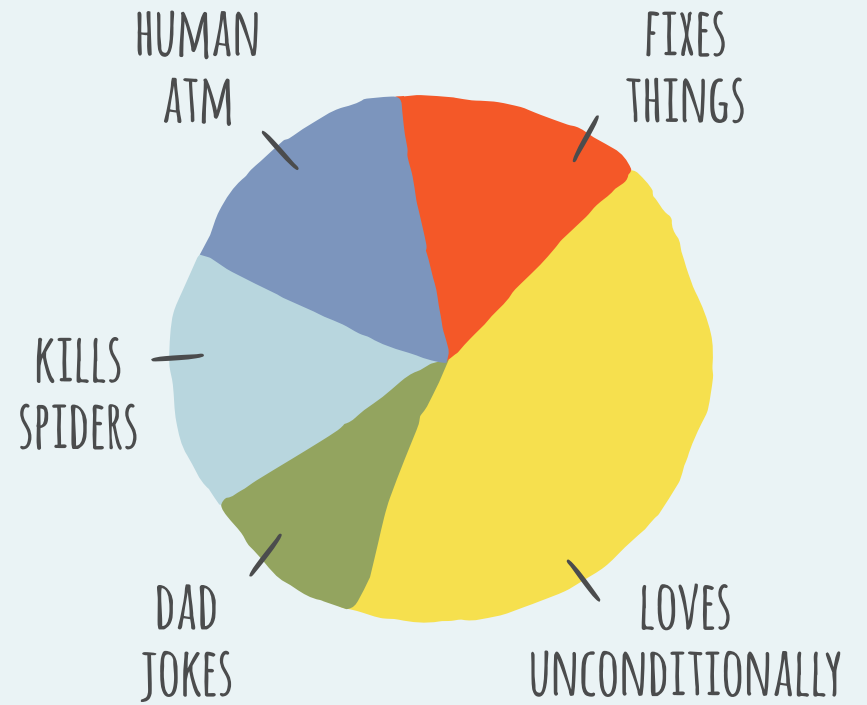

WHY YOU'RE GREAT, DAD

BACK OF CARD

FRONT OF CARD

KEY

----- cut along edge ——— fold on the line

FOR MORE TIPS AND PRINTABLE, VISIT
www.americanlifestylemag.com.

PLACE PHOTO HERE

KEY

----- - cut along edge ——— - fold on the line

BACK OF CARD

FRONT OF CARD

KEY

----- - cut along edge ——— - fold on the line

FOR MORE TIPS AND PRINTABLE, VISIT
www.americanlifestylemag.com.

KEY

----- - cut along edge ——— - fold on the line